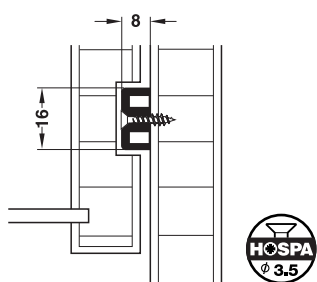

Guide rail

→ Suitable for drawers with 17 mm groove

> Material: Plastic
> Colour: White

Installation

Drilling pattern

Installation length 285 mm

Installation length 450 mm

Installation length L mm	Packing pieces	Cat. No.
285	2, 20 or 200	430.15.701
450	2 or 20	430.15.738

→ For wire baskets with gliding edge

> Material: Plastic
> Colour: White

Installation

Drilling pattern

Installation length L mm	Groove depth mm	Width B mm	Cat. No.
430	10	18	430.34.718
		24	430.34.724
		26	430.34.726

Packing: 2 or 40 pieces

→ For universal drawer

> Material: Plastic
> Colour: Pure white, RAL 9010
> Installation: For screw fixing to side panel or beneath shelf

Installation

Beneath shelf

To side panel

Drilling pattern

Installation length L mm	Dim. A mm	Cat. No.
320	138	430.31.720
440	198	430.31.730

Packing: 2 or 40 pieces