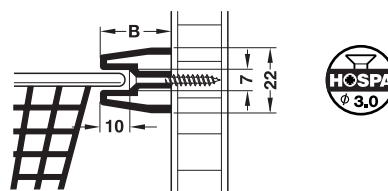

Guide rail

→ Suitable for drawers with 17 mm groove

> Material: Plastic
> Colour: White

Installation

Drilling pattern

Installation length 285 mm

Installation length 450 mm

Installation length L mm	Packing pieces	Cat. No.
285	2, 20 or 200	430.15.701
450	2 or 20	430.15.738

→ For wire baskets with gliding edge

> Material: Plastic
> Colour: White

Installation

Drilling pattern

Installation length L mm	Groove depth mm	Width B mm	Cat. No.
430	10	18	430.34.718
		24	430.34.724
		26	430.34.726

Packing: 2 or 40 pieces

→ For universal drawer

> Material: Plastic
> Colour: Pure white, RAL 9010
> Installation: For screw fixing to side panel or beneath shelf

Installation

Beneath shelf

To side panel

Drilling pattern

Installation length L mm	Dim. A mm	Cat. No.
320	138	430.31.720
440	198	430.31.730

Packing: 2 or 40 pieces