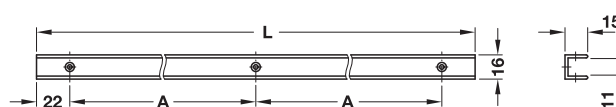

Guide rail

→ Suitable for drawers with 17 mm groove

> Material: Plastic
> Colour: White

Installation

Drilling pattern

Installation length 285 mm

Installation length 450 mm

Installation length L mm	Packing pieces	Cat. No.
285	2, 20 or 200	430.15.701
450	2 or 20	430.15.738

→ For wire baskets with gliding edge

> Material: Plastic
> Colour: White

Installation

Drilling pattern

Installation length L mm	Groove depth mm	Width B mm	Cat. No.
430	10	18	430.34.718
		24	430.34.724
		26	430.34.726

Packing: 2 or 40 pieces

→ For universal drawer

> Material: Plastic
> Colour: Pure white, RAL 9010
> Installation: For screw fixing to side panel or beneath shelf

Installation

Beneath shelf

To side panel

Drilling pattern

Installation length L mm	Dim. A mm	Cat. No.
320	138	430.31.720
440	198	430.31.730

Packing: 2 or 40 pieces