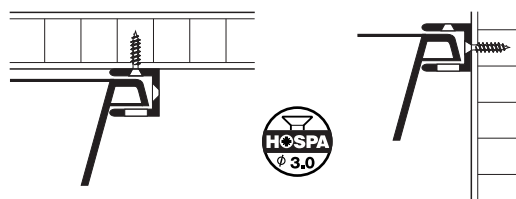

Guide rail

→ Suitable for drawers with 17 mm groove

> Material: Plastic
> Colour: White

Installation

Drilling pattern

Installation length 285 mm

Installation length 450 mm

Installation length L mm	Packing pieces	Cat. No.
285	2, 20 or 200	430.15.701
450	2 or 20	430.15.738

→ For wire baskets with gliding edge

> Material: Plastic
> Colour: White

Installation

Drilling pattern

Installation length L mm	Groove depth mm	Width B mm	Cat. No.
430	10	18	430.34.718
		24	430.34.724
		26	430.34.726

Packing: 2 or 40 pieces

→ For universal drawer

> Material: Plastic
> Colour: Pure white, RAL 9010
> Installation: For screw fixing to side panel or beneath shelf

Installation

Beneath shelf

To side panel

Drilling pattern

Installation length L mm	Dim. A mm	Cat. No.
320	138	430.31.720
440	198	430.31.730

Packing: 2 or 40 pieces