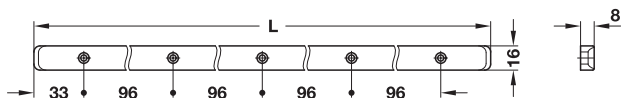

Guide rail

→ Suitable for drawers with 17 mm groove

> Material: Plastic
> Colour: White

Installation

Drilling pattern

Installation length 285 mm

Installation length 450 mm

Installation length L mm	Packing pieces	Cat. No.
285	2, 20 or 200	430.15.701
450	2 or 20	430.15.738

→ For wire baskets with gliding edge

> Material: Plastic
> Colour: White

Installation

Drilling pattern

Installation length L mm	Groove depth mm	Width B mm	Cat. No.
430	10	18	430.34.718
		24	430.34.724
		26	430.34.726

Packing: 2 or 40 pieces

→ For universal drawer

> Material: Plastic
> Colour: Pure white, RAL 9010
> Installation: For screw fixing to side panel or beneath shelf

Installation

Beneath shelf

To side panel

Drilling pattern

Installation length L mm	Dim. A mm	Cat. No.
320	138	430.31.720
440	198	430.31.730

Packing: 2 or 40 pieces