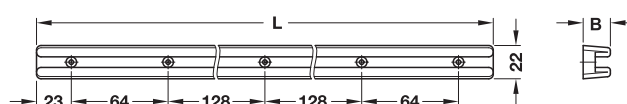

Guide rail

→ Suitable for drawers with 17 mm groove

> Material: Plastic
> Colour: White

Installation

Drilling pattern

Installation length 285 mm

Installation length 450 mm

Installation length L mm	Packing pieces	Cat. No.
285	2, 20 or 200	430.15.701
450	2 or 20	430.15.738

→ For wire baskets with gliding edge

> Material: Plastic
> Colour: White

Installation

Drilling pattern

Installation length L mm	Groove depth mm	Width B mm	Cat. No.
430	10	18	430.34.718
		24	430.34.724
		26	430.34.726

Packing: 2 or 40 pieces

→ For universal drawer

> Material: Plastic
> Colour: Pure white, RAL 9010
> Installation: For screw fixing to side panel or beneath shelf

Installation

Beneath shelf

To side panel

Drilling pattern

Installation length L mm	Dim. A mm	Cat. No.
320	138	430.31.720
440	198	430.31.730

Packing: 2 or 40 pieces