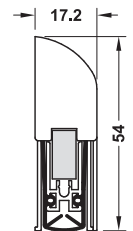

Wind-Ex® Retractable door seal

- > Material: Carrier: Aluminium, sealing profile: PVC, cover profile: Aluminium
- > Finish: Carrier: Bright, sealing profile: Grey, cover profile: Silver coloured anodized, dark bronze anodized or white, RAL 9016
- > Version: Single-side release
- > Sealing height: ≤11 mm
- > Installation: For screw fixing to one door side, can be shortened at one end by ≤125 mm, can be retrofitted to pull side or push side of door, cover profile is clipped into screwed on fixing parts
- > Mounting: For DIN left and DIN right hand use

Supplied with

- 1 retractable door seal
- 3 fixing parts with screws
- 1 cover profile with spacer
- 1 release plate with screw

Length mm	Dark bronze anodized	Silver coloured anodized	White, RAL 9016
735	950.07.010	950.07.000	950.07.020
860	950.07.011	950.07.001	950.07.021
985	950.07.012	950.07.002	950.07.022
1110	950.07.013	950.07.003	950.07.023

Schall-Ex® L-15 FS Retractable door seal

- > Material: Carrier: Aluminium, sealing profile: PVC, cover profile: Silver coloured anodized C-0
- > Finish: Carrier: Bright, sealing profile: Grey
- > Version: Single-side release
- > Sound proofing value: 52 dB with 7 mm floor gap, 51 dB with 15 mm floor gap
- > Sealing height: ≤20 mm
- > Installation: For screw fixing to one door side, can be shortened at one end by ≤125 mm, can be retrofitted to pull side or push side of door, cover profile is clipped into screwed on fixing parts
- > Mounting: For DIN left and DIN right hand use

Supplied with

- 1 retractable door seal
- 3 fixing parts with screws
- 1 cover profile

Length mm	Cat. No.
805	950.07.031
930	950.07.032
1055	950.07.033

Order reference

Fixed lengths available on request.

Semi-circular threshold trim	► AH 6.21
Flat threshold trim	► AH 6.22