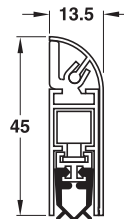

Wind-Ex® Retractable door seal

- > Material: Carrier: Aluminium, sealing profile: PVC, cover profile: Aluminium
- > Finish: Carrier: Bright, sealing profile: Grey, cover profile: Silver coloured anodized, dark bronze anodized or white, RAL 9016
- > Version: Single-side release
- > Sealing height: ≤11 mm
- > Installation: For screw fixing to one door side, can be shortened at one end by ≤125 mm, can be retrofitted to pull side or push side of door, cover profile is clipped into screwed on fixing parts
- > Mounting: For DIN left and DIN right hand use

Supplied with

- 1 retractable door seal
- 3 fixing parts with screws
- 1 cover profile with spacer
- 1 release plate with screw

Length mm	Dark bronze anodized	Silver coloured anodized	White, RAL 9016
735	950.07.010	950.07.000	950.07.020
860	950.07.011	950.07.001	950.07.021
985	950.07.012	950.07.002	950.07.022
1110	950.07.013	950.07.003	950.07.023

Schall-Ex® L-15 FS Retractable door seal

- > Material: Carrier: Aluminium, sealing profile: PVC, cover profile: Silver coloured anodized C-0
- > Finish: Carrier: Bright, sealing profile: Grey
- > Version: Single-side release
- > Sound proofing value: 52 dB with 7 mm floor gap, 51 dB with 15 mm floor gap
- > Sealing height: ≤20 mm
- > Installation: For screw fixing to one door side, can be shortened at one end by ≤125 mm, can be retrofitted to pull side or push side of door, cover profile is clipped into screwed on fixing parts
- > Mounting: For DIN left and DIN right hand use

Supplied with

- 1 retractable door seal
- 3 fixing parts with screws
- 1 cover profile

Length mm	Cat. No.
805	950.07.031
930	950.07.032
1055	950.07.033

Order reference

Fixed lengths available on request.

Semi-circular threshold trim	► AH 6.21
Flat threshold trim	► AH 6.22